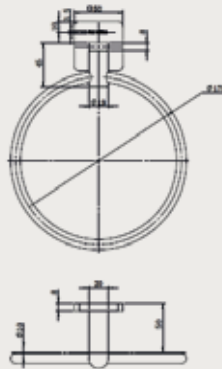

BASIC TOWEL RING

PRODUCT ID

IDC-A0217

FEATURES

- Brass Body
- Chrome Finish

REMARKS

- Installation type - Wall hung
- Test method - NSS: 200h

WARRANTY

TECHNICAL DRAWING

Royal Ceramics Lanka PLC.

No.20, R.A. De Mel Mawatha, Colombo 03, Sri Lanka.

☎ 076 6 223 344 ✉ info@rcl.lk 🌐 www.rocell.com

FOLLOW US

For more details

** Dimensions of fixtures are nominal and may vary within the range of tolerance.