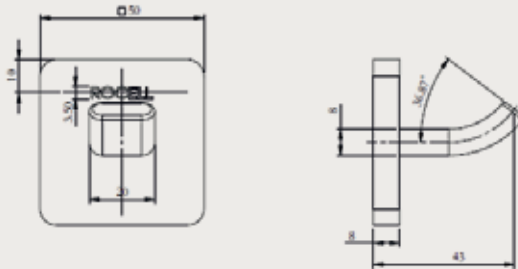

TECHNICAL DRAWING

Royal Ceramics Lanka PLC.

No.20, R.A. De Mel Mawatha, Colombo 03, Sri Lanka.

☎ 076 6 223 344 ✉ info@rcl.lk 🌐 www.rocell.com

FOLLOW US

For more details

** Dimensions of fixtures are nominal and may vary within the range of tolerance.

These measurements are subject to change or cancellation. No responsibility is assumed for use of superseded or voided leaflet.