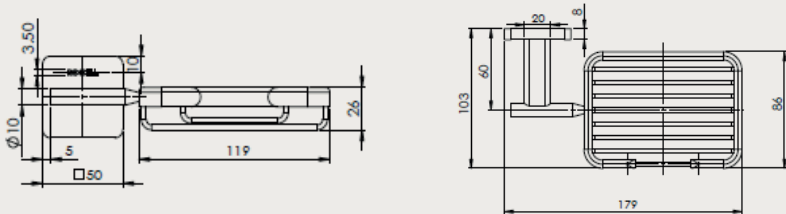

TECHNICAL DRAWING

Royal Ceramics Lanka PLC.

No.20, R.A. De Mel Mawatha, Colombo 03, Sri Lanka.

☎ 076 6 223 344 ✉ info@rcl.lk 🌐 www.rocell.com

FOLLOW US

For more details

** Dimensions of fixtures are nominal and may vary within the range of tolerance.

These measurements are subject to change or cancellation. No responsibility is assumed for use of superseded or voided leaflet.