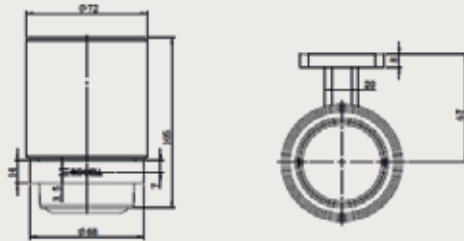

TECHNICAL DRAWING

Royal Ceramics Lanka PLC.

No.20, R.A. De Mel Mawatha, Colombo 03, Sri Lanka.

☎ 076 6 223 344 ✉ info@rcl.lk 🌐 www.rocell.com

FOLLOW US

For more details

** Dimensions of fixtures are nominal and may vary within the range of tolerance.

These measurements are subject to change or cancellation. No responsibility is assumed for use of superseded or voided leaflet.