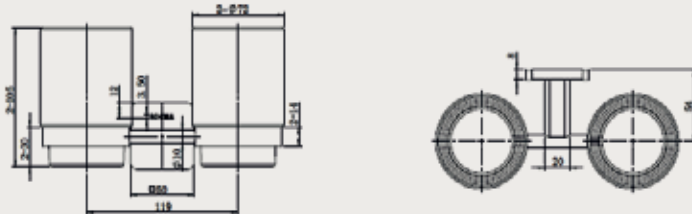

TECHNICAL DRAWING

Royal Ceramics Lanka PLC.

No.20, R.A. De Mel Mawatha, Colombo 03, Sri Lanka.

☎ 076 6 223 344 ✉ info@rcl.lk 🌐 www.rocell.com

FOLLOW US

For more details

** Dimensions of fixtures are nominal and may vary within the range of tolerance.

These measurements are subject to change or cancellation. No responsibility is assumed for use of superseded or voided leaflet.