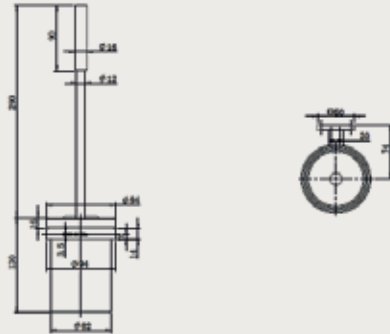

TECHNICAL DRAWING

Royal Ceramics Lanka PLC.

No.20, R.A. De Mel Mawatha, Colombo 03, Sri Lanka.

☎ 076 6 223 344 ✉ info@rcl.lk 🌐 www.rocell.com

FOLLOW US

For more details