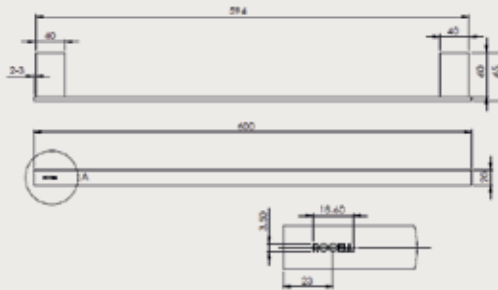

URBAN TOWEL RAIL 60CM

PRODUCT ID
IDC-A0301

FEATURES

- Brass Body
- Chrome Finish

REMARKS

- Installation type - Wall hung
- Test method - NSS: 200h

WARRANTY

- ROCELL BATHWARE guarantees all its Chrome plated ranges of bathroom accessories for a period of 05 years from the date of purchase against defects of work or materials. The guarantee is only offered when products are installed and cared for in line with proper fitting and maintenance methods.

TECHNICAL DRAWING

Royal Ceramics Lanka PLC.

No.20, R.A. De Mel Mawatha, Colombo 03, Sri Lanka.

☎ 076 6 223 344 ✉ info@rcl.lk 🌐 www.rocell.com

FOLLOW US

For more details

** Dimensions of fixtures are nominal and may vary within the range of tolerance.

These measurements are subject to change or cancellation. No responsibility is assumed for use of superseded or voided leaflet.