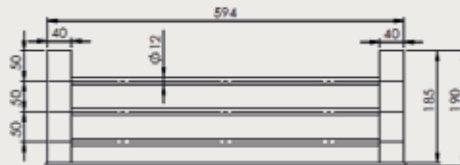

URBAN TOWEL RACK 60CM

PRODUCT ID

IDC-A0303

FEATURES

- Brass Body
- Chrome Finish

REMARKS

- Installation type - Wall hung
- Test method - NSS: 200h

WARRANTY

- ROCELL BATHWARE guarantees all its Chrome plated ranges of bathroom accessories for a period of 05 years from the date of purchase against defects of work or materials. The guarantee is only offered when products are installed and cared for in line with proper fitting and maintenance methods.

TECHNICAL DRAWING

Royal Ceramics Lanka PLC.

No.20, R.A. De Mel Mawatha, Colombo 03, Sri Lanka.

☎ 076 6 223 344 ✉ info@rcl.lk 🌐 www.rocell.com

FOLLOW US

For more details

** Dimensions of fixtures are nominal and may vary within the range of tolerance.

These measurements are subject to change or cancellation. No responsibility is assumed for use of superseded or voided leaflet.