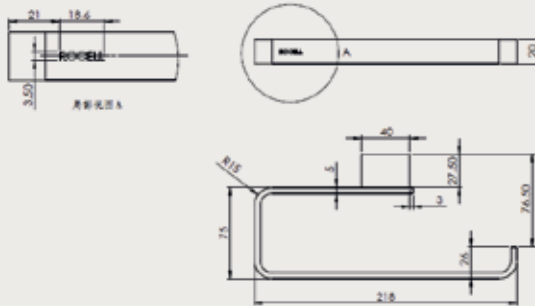

### REMARKS

- Installation type - Wall hung
- Test method - NSS: 200h

### TECHNICAL DRAWING

Royal Ceramics Lanka PLC.

No.20, R.A. De Mel Mawatha, Colombo 03, Sri Lanka.

☎ 076 6 223 344 ✉ info@rcl.lk 🌐 www.rocell.com

FOLLOW US

For more details

\*\* Dimensions of fixtures are nominal and may vary within the range of tolerance.