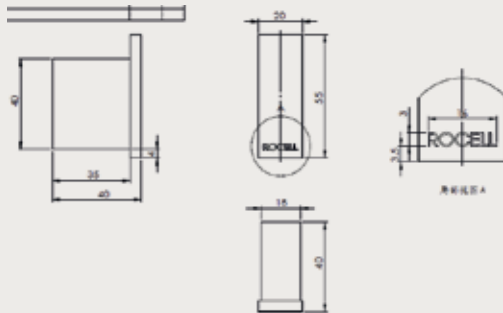

URBAN ROBE HOO

PRODUCT ID

IDC-A0306

FEATURES

- Brass Body
- Chrome Finish

REMARKS

- Installation type - Wall hung
- Test method - NSS: 200h

WARRANTY

TECHNICAL DRAWING

Royal Ceramics Lanka PLC.

No.20, R.A. De Mel Mawatha, Colombo 03, Sri Lanka.

☎ 076 6 223 344 ✉ info@rcl.lk 🌐 www.rocell.com

FOLLOW US

For more details

** Dimensions of fixtures are nominal and may vary within the range of tolerance.