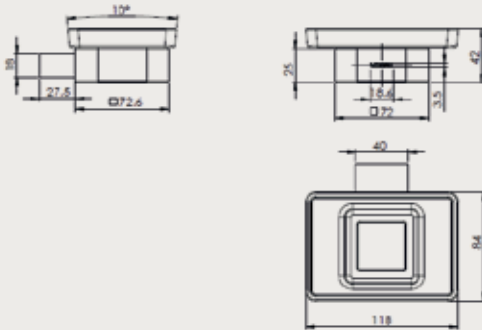

URBAN SOAP DISH HOLDER

PRODUCT ID

IDC-A0310

FEATURES

- Brass Body
- Chrome Finish

REMARKS

- Installation type - Wall hung
- Test method - NSS: 200h

WARRANTY

TECHNICAL DRAWING

Royal Ceramics Lanka PLC.

No.20, R.A. De Mel Mawatha, Colombo 03, Sri Lanka.

☎ 076 6 223 344 ✉ info@rcl.lk 🌐 www.rocell.com

FOLLOW US

For more details

** Dimensions of fixtures are nominal and may vary within the range of tolerance.