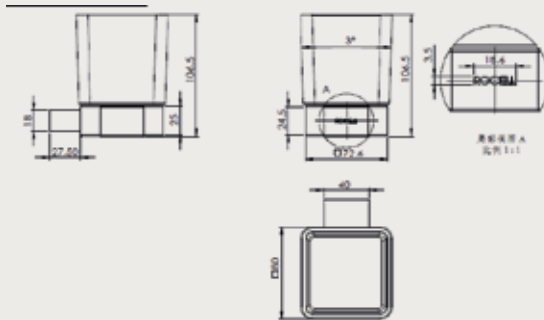

URBAN TUMBLER HOLDER

PRODUCT ID

IDC-A0311

FEATURES

- Brass Body
- Chrome Finish

REMARKS

- Installation type - Wall hung
- Test method - NSS: 200h

WARRANTY

TECHNICAL DRAWING

Royal Ceramics Lanka PLC.

No.20, R.A. De Mel Mawatha, Colombo 03, Sri Lanka.

☎ 076 6 223 344 ✉ info@rcl.lk 🌐 www.rocell.com

FOLLOW US

For more details

** Dimensions of fixtures are nominal and may vary within the range of tolerance.