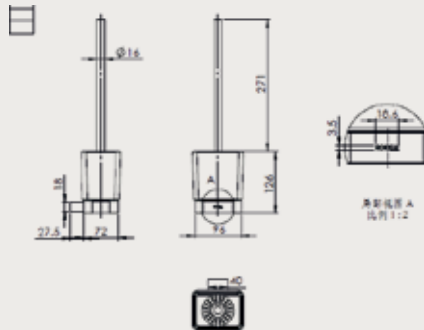

URBAN TOILET BRUSH HOLDER

PRODUCT ID

IDC-A0313

FEATURES

- Brass Body
- Chrome Finish

REMARKS

- Installation type - Wall hung
- Test method - NSS: 200h

WARRANTY

TECHNICAL DRAWING

Royal Ceramics Lanka PLC.

No.20, R.A. De Mel Mawatha, Colombo 03, Sri Lanka.

☎ 076 6 223 344 ✉ info@rcl.lk 🌐 www.rocell.com

FOLLOW US

For more details

** Dimensions of fixtures are nominal and may vary within the range of tolerance.