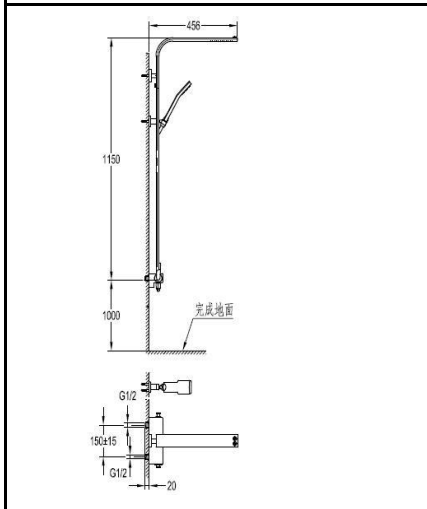

Product specification

PRODUCTS IMAGES

PRODUCT FEATURES:

Type: Single lever shower mixer
 Code: RB8465-D67
 Material: Brass mixer(brass handle) /brass shower holder/
 plastic handshower / PVC shower hose
 Finishing: chrome
 Pressure: 0.5~10 bar

Components included:

- * integrated rainshower
- * 1-function handshower
- * easy clean shower spray
- * 150cm PVC shower hose 1/2"

FLOW RATE:L/MIN

Water pressure	1bar	2bar	3bar	4bar	5bar
Rain shower	7.2	10.8	12.6	14.4	16.8
Hand shower	6.6	9	11.4	13.2	14.4

TECHNICAL DRAWING

REMARKS:

- * Plating thickness passes AASS 24H test under lab conditions;

WARRANTY:

ROCELL BATHWARE guarantees all its Chrome plated ranges of mixers and taps for a period of 5 years and accessories 2 years from the date of purchase against defect of work or materials, except for the electronic parts and the internal components such as ceramic cartridges, handworks, headworks and thermostatic cartridges which are guaranteed for a period of 2 years.