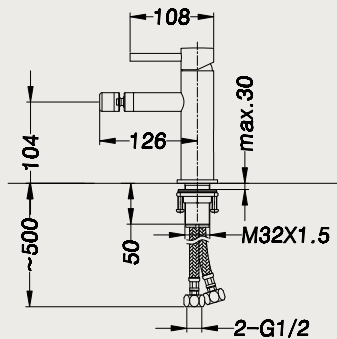

TECHNICAL DRAWINGS

Royal Ceramics Lanka PLC.

No.20, R.A. De Mel Mawatha, Colombo 03, Sri Lanka.

☎ 076 6 223 344 ✉ info@rcl.lk 🌐 www.rocell.com

FOLLOW US

** Dimensions of fixtures are nominal and may vary within the range of tolerance. These measurements are subject to change or cancellation. No responsibility is assumed for use of superseded or voided leaflet.