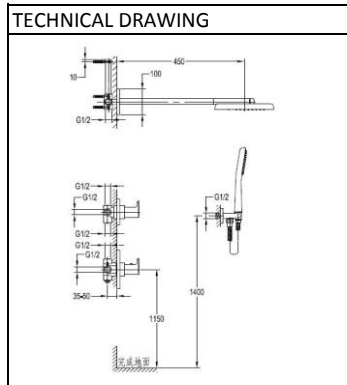

Product specification

PRODUCT FEATURES:

Type: Thermostatic concealed shower mixer
 Code: RB.TRC.0FA320.CB.PP
 Material: Brass mixer(brass handle) / brass shower head /
 brass shower holder/ plastic handshower / brass hose
 Finishing: Chrome
 Pressure: 1~10 bar

Components included:

- * Thermostatic cartridge, anti-scald 38° C safety stop
- * 2 inlets / 3 outlets, 1/2"
- * dual function rain/waterfall shower head
- * Air-Mix shower technology
- * 1-function handshower
- * 150cm brass shower hose

FLOW RATE:L/MIN

Water pressure		1bar	2bar	3bar	4bar	5bar
Head shower	rain shower	6	9	10.2	12	13.2
	waterfull	12	16.2	20.4	24	27
Hand shower		13.8	18.6	24	28.8	32.4

REMARKS:

- * Plating thickness passes AASS 24H test under lab conditions;