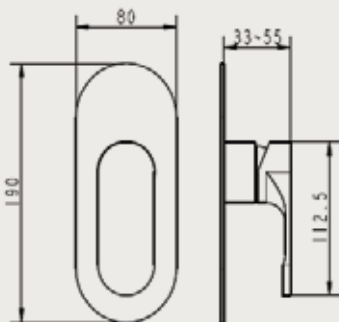

TECHNICAL DRAWING

Royal Ceramics Lanka PLC.

No.20, R.A. De Mel Mawatha, Colombo 03, Sri Lanka.

☎ 076 6 223 344 ✉ info@rcl.lk 🌐 www.rocell.com

FOLLOW US

** Dimensions of fixtures are nominal and may vary within the range of tolerance. These measurements are subject to change or cancellation. No responsibility is assumed for use of superseded or voided leaflet.