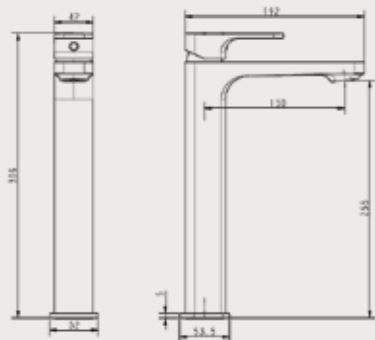

TECHNICAL DRAWINGS

Royal Ceramics Lanka PLC.

No.20, R.A. De Mel Mawatha, Colombo 03, Sri Lanka.

☎ 076 6 223 344 ✉ info@rcl.lk 🌐 www.rocell.com

FOLLOW US

** Dimensions of fixtures are nominal and may vary within the range of tolerance. These measurements are subject to change or cancellation. No responsibility is assumed for use of superseded or voided leaflet.