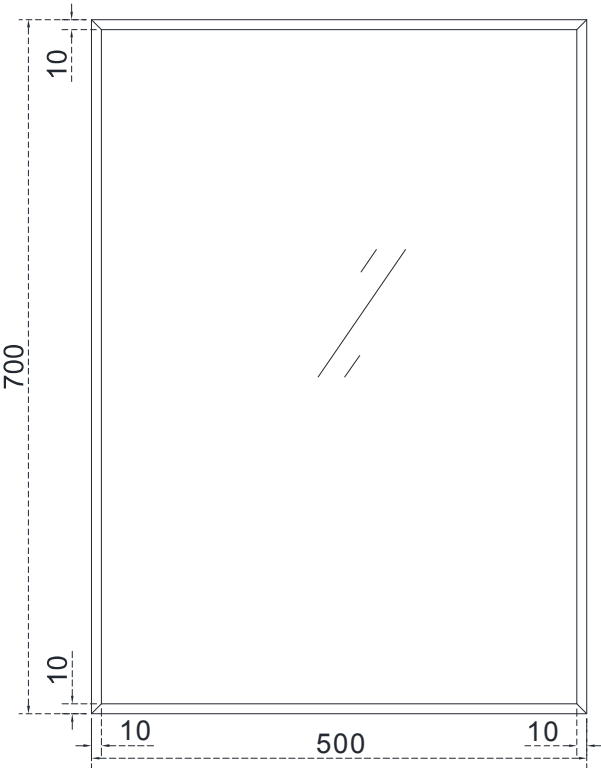

Model: FLM 5

Size : 500x700x12.5mm

front view

back view

side view