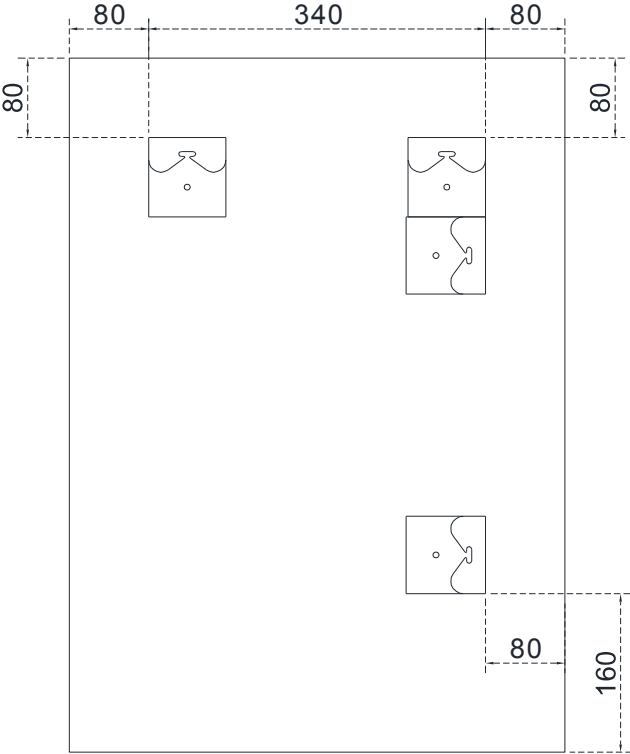

Model: FLM 5

Size : 500x700x12.5mm

front view

back view

side view