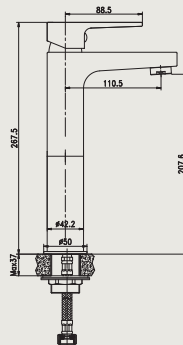

## SINGLE LEVER HIGH SPOUT BASIN MIXER

PRODUCT ID  
SD90893A

### FLOW RATE: L/MIN

Water pressure	1bar	2bar	3bar	4bar	5bar
1bar~5bar (L/MIN)	6.5	9.4	11.6	13.6	15.2

### TECHNICAL DRAWING

Royal Ceramics Lanka PLC.

No.20, R.A. De Mel Mawatha, Colombo 03, Sri Lanka.

☎ 076 6 223 344 ✉ info@rcl.lk 🌐 www.rocell.com

FOLLOW US

\*\* Dimensions of fixtures are nominal and may vary within the range of tolerance. These measurements are subject to change or cancellation. No responsibility is assumed for use of superseded or voided leaflet.