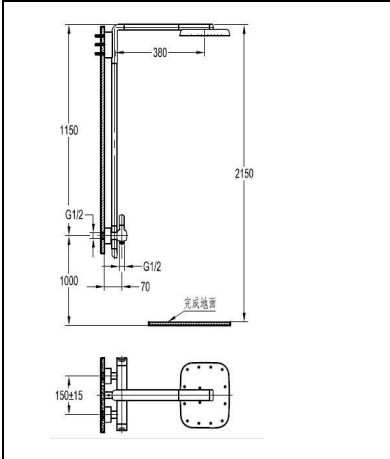

Product specification

PRODUCTS IMAGES

PRODUCT FEATURES:

Type: Single lever shower mixer
 Code: RB8403-D83
 Material: Brass mixer(brass handle) / Brass rain shower head / brass pipe / plastic handshower / brass hose
 Finishing: Chrome
 Pressure: 0.5~10 bar

Components included:

- * dual function rain/waterfull shower head.
- * waterfall features
- * water-saving features
- * air-mix shower technology
- * 1-function handshower
- * easy clean shower spray
- * 150cm pvc shower hose 1/2"

FLOW RATE:L/MIN

Water pressure	1bar	2bar	3bar	4bar	5bar
Rain shower	4.2	6.6	7.8	9.6	10.8
Waterfall	6.6	9.6	11.4	13.8	15.6
Hand shower	6	8.4	10.8	12.6	13.8

TECHNICAL DRAWING

REMARKS:

- * Plating thickness passes AASS 24H test under lab conditions;