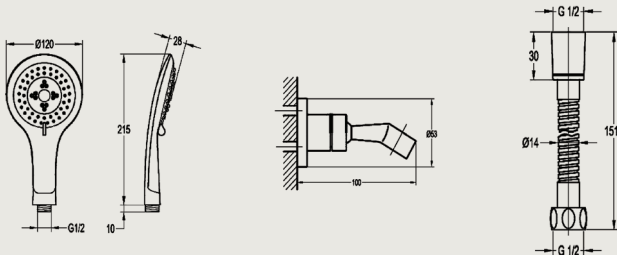

SHOWER SET

PRODUCT ID
RB8853-559

FEATURES

- Brass hander / brass hose/
plastic handshower Chrome

INCLUDED COMPONENTS

- 3-function plastic handshower
- easy clean shower spray
- universal rotating brass shower holder
- 150cm brass shower hose 1/2"

FLOW RATE: L/MIN

Water pressure	1 bar	2 bar	3 bar	4 bar	5 bar
Flow rate					

REMARKS

- Plating thickness passes AASS
24H test under lab conditions;

WARRANTY

- ROCELL BATHWARE guarantees all its Chrome plated ranges of mixers and taps for a period of 5 years and accessories 2 years from the date of purchase against defect of work or materials, except for the electronic parts and the internal components such as ceramic cartridges, handworks, headworks and thermostatic cartridges which are guaranteed for a period of 2 years.

TECHNICAL DRAWINGS

Royal Ceramics Lanka PLC.

No.20, R.A. De Mel Mawatha, Colombo 03, Sri Lanka.

☎ 076 6 223 344 ✉ info@rcl.lk 🌐 www.rocell.com

FOLLOW US

** Dimensions of fixtures are nominal and may vary within the range of tolerance. These measurements are subject to change or cancellation. No responsibility is assumed for use of superseded or voided leaflet.