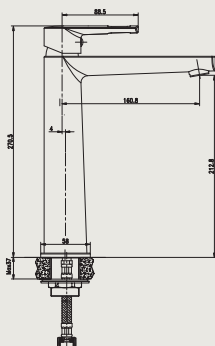

TECHNICAL DRAWING

Royal Ceramics Lanka PLC.

No.20, R.A. De Mel Mawatha, Colombo 03, Sri Lanka.

☎ 076 6 223 344 ✉ info@rc.lk 🌐 www.rocell.com

FOLLOW US

** Dimensions of fixtures are nominal and may vary within the range of tolerance. These measurements are subject to change or cancellation. No responsibility is assumed for use of superseded or voided leaflet.