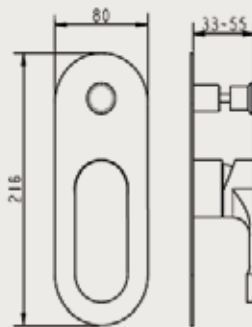

TECHNICAL DRAWING

Royal Ceramics Lanka PLC.

No.20, R.A. De Mel Mawatha, Colombo 03, Sri Lanka.

☎ 076 6 223 344 ✉ info@rcl.lk 🌐 www.rocell.com

FOLLOW US

** Dimensions of fixtures are nominal and may vary within the range of tolerance. These measurements are subject to change or cancellation. No responsibility is assumed for use of superseded or voided leaflet.