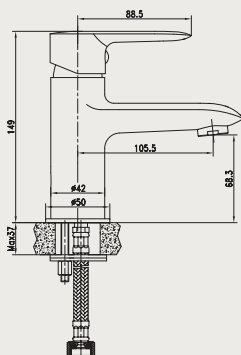

TECHNICAL DRAWING

Royal Ceramics Lanka PLC.

No.20, R.A. De Mel Mawatha, Colombo 03, Sri Lanka.

☎ 076 6 223 344 ✉ info@rcl.lk 🌐 www.rocell.com

FOLLOW US

** Dimensions of fixtures are nominal and may vary within the range of tolerance. These measurements are subject to change or cancellation. No responsibility is assumed for use of superseded or voided leaflet.