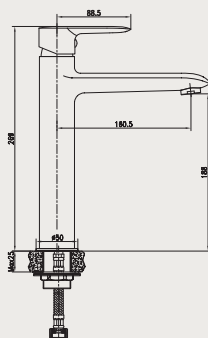

TECHNICAL DRAWING

Royal Ceramics Lanka PLC.

No.20, R.A. De Mel Mawatha, Colombo 03, Sri Lanka.

☎ 076 6 223 344 ✉ info@rcl.lk 🌐 www.rocell.com

FOLLOW US

** Dimensions of fixtures are nominal and may vary within the range of tolerance. These measurements are subject to change or cancellation. No responsibility is assumed for use of superseded or voided leaflet.