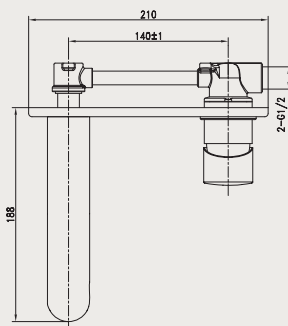

TECHNICAL DRAWING

Royal Ceramics Lanka PLC.

No.20, R.A. De Mel Mawatha, Colombo 03, Sri Lanka.

☎ 076 6 223 344 ✉ info@rcl.lk 🌐 www.rocell.com

FOLLOW US

** Dimensions of fixtures are nominal and may vary within the range of tolerance. These measurements are subject to change or cancellation. No responsibility is assumed for use of superseded or voided leaflet.