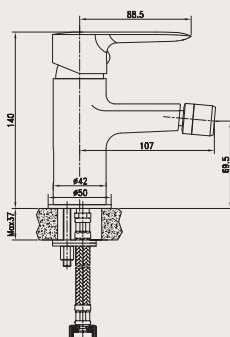

TECHNICAL DRAWING

Royal Ceramics Lanka PLC.

No.20, R.A. De Mel Mawatha, Colombo 03, Sri Lanka.

☎ 076 6 223 344 ✉ info@rcl.lk 🌐 www.rocell.com

FOLLOW US

** Dimensions of fixtures are nominal and may vary within the range of tolerance. These measurements are subject to change or cancellation. No responsibility is assumed for use of superseded or voided leaflet.