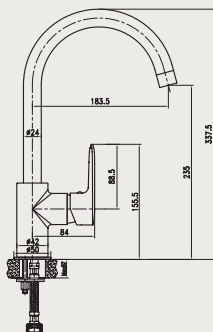

TECHNICAL DRAWING

Royal Ceramics Lanka PLC.

No.20, R.A. De Mel Mawatha, Colombo 03, Sri Lanka.

☎ 076 6 223 344 ✉ info@rcl.lk 🌐 www.rocell.com

FOLLOW US

** Dimensions of fixtures are nominal and may vary within the range of tolerance. These measurements are subject to change or cancellation. No responsibility is assumed for use of superseded or voided leaflet.