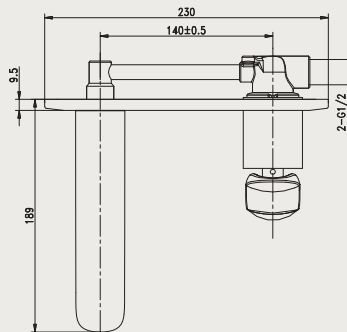

TECHNICAL DRAWING

Royal Ceramics Lanka PLC.

No.20, R.A. De Mel Mawatha, Colombo 03, Sri Lanka.

☎ 076 6 223 344 ✉ info@rcl.lk 🌐 www.rocell.com

FOLLOW US

** Dimensions of fixtures are nominal and may vary within the range of tolerance. These measurements are subject to change or cancellation. No responsibility is assumed for use of superseded or voided leaflet.