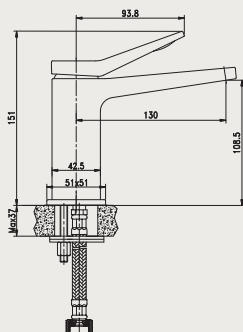

TECHNICAL DRAWING

Royal Ceramics Lanka PLC.

No.20, R.A. De Mel Mawatha, Colombo 03, Sri Lanka.

☎ 076 6 223 344 ✉ info@rcl.lk 🌐 www.rocell.com

FOLLOW US

** Dimensions of fixtures are nominal and may vary within the range of tolerance. These measurements are subject to change or cancellation. No responsibility is assumed for use of superseded or voided leaflet.