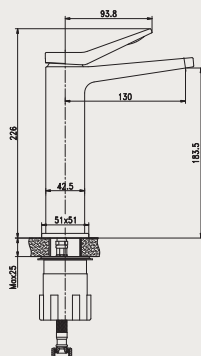

TECHNICAL DRAWING

Royal Ceramics Lanka PLC.

No.20, R.A. De Mel Mawatha, Colombo 03, Sri Lanka.

☎ 076 6 223 344 ✉ info@rcl.lk 🌐 www.rocell.com

FOLLOW US

** Dimensions of fixtures are nominal and may vary within the range of tolerance. These measurements are subject to change or cancellation. No responsibility is assumed for use of superseded or voided leaflet.