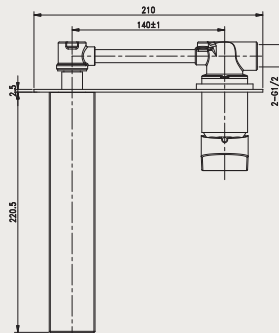

TECHNICAL DRAWING

Royal Ceramics Lanka PLC.

No.20, R.A. De Mel Mawatha, Colombo 03, Sri Lanka.

☎ 076 6 223 344 ✉ info@rcl.lk 🌐 www.rocell.com

FOLLOW US

** Dimensions of fixtures are nominal and may vary within the range of tolerance. These measurements are subject to change or cancellation. No responsibility is assumed for use of superseded or voided leaflet.