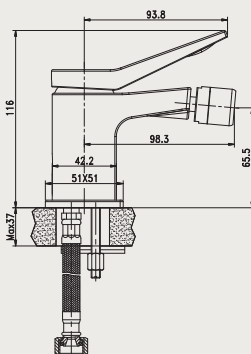

TECHNICAL DRAWING

Royal Ceramics Lanka PLC.

No.20, R.A. De Mel Mawatha, Colombo 03, Sri Lanka.

☎ 076 6 223 344 ✉ info@rcl.lk 🌐 www.rocell.com

FOLLOW US

** Dimensions of fixtures are nominal and may vary within the range of tolerance. These measurements are subject to change or cancellation. No responsibility is assumed for use of superseded or voided leaflet.