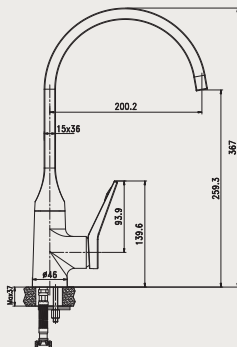

TECHNICAL DRAWING

Royal Ceramics Lanka PLC.

No.20, R.A. De Mel Mawatha, Colombo 03, Sri Lanka.

☎ 076 6 223 344 ✉ info@rcl.lk 🌐 www.rocell.com

FOLLOW US

** Dimensions of fixtures are nominal and may vary within the range of tolerance. These measurements are subject to change or cancellation. No responsibility is assumed for use of superseded or voided leaflet.