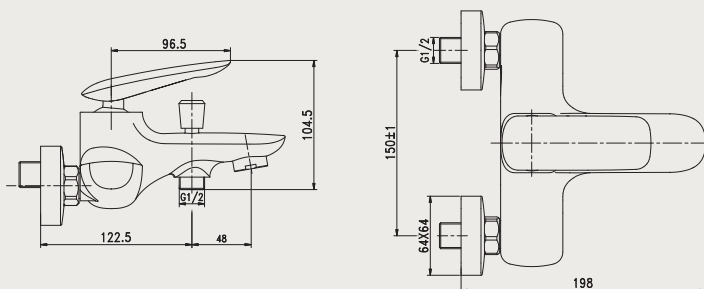

TECHNICAL DRAWING

Royal Ceramics Lanka PLC.

No.20, R.A. De Mel Mawatha, Colombo 03, Sri Lanka.

☎ 076 6 223 344 ✉ info@rc.lk 🌐 www.rocell.com

FOLLOW US

** Dimensions of fixtures are nominal and may vary within the range of tolerance. These measurements are subject to change or cancellation. No responsibility is assumed for use of superseded or voided leaflet.