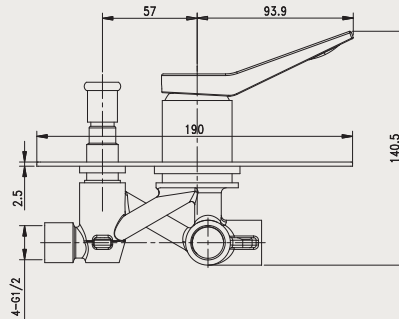

TECHNICAL DRAWING

Royal Ceramics Lanka PLC.

No.20, R.A. De Mel Mawatha, Colombo 03, Sri Lanka.

☎ 076 6 223 344 ✉ info@rcl.lk 🌐 www.rocell.com

FOLLOW US

** Dimensions of fixtures are nominal and may vary within the range of tolerance. These measurements are subject to change or cancellation. No responsibility is assumed for use of superseded or voided leaflet.