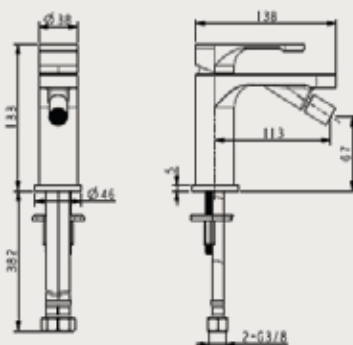

LOOP

SINGLE LEVER BIDET MIXER

PRODUCT ID

I-FL0007

FEATURES

- Brass Body with Zinc Lever
- Chrome Finish

INCLUDED COMPONENTS

- 25mm Ceramic Cartridge
- Neoperl Aerator
- A pair of Stainless Steel Flexible Hoses 1/2" Connection
- Brass pop-up waste
- Fixing kit

FLOW RATE: L/MIN

Water pressure	1bar	2bar	3bar	4bar	5bar
1bar~5bar (L/MIN)	4.2	6.6	7.2	7.2	7.2

REMARKS

- Quality standard apply with EN 817 regulation

WARRANTY

- ROCELL BATHWARE guarantees all its Chrome plated ranges of mixers and taps for a period of 5 years from the date of purchase against defect of work or materials, except for the electronic parts and the internal components such as ceramic cartridges, headworks and thermostatic cartridges which are guaranteed for a period of 2 years.

The guarantee is only offered when products are installed and cared for in line with proper fitting and maintenance methods.

TECHNICAL DRAWING

Royal Ceramics Lanka PLC.

No.20, R.A. De Mel Mawatha, Colombo 03, Sri Lanka.

☎ 076 6 223 344 ✉ info@rcl.lk 🌐 www.rocell.com

FOLLOW US

** Dimensions of fixtures are nominal and may vary within the range of tolerance. These measurements are subject to change or cancellation. No responsibility is assumed for use of superseded or voided leaflet.