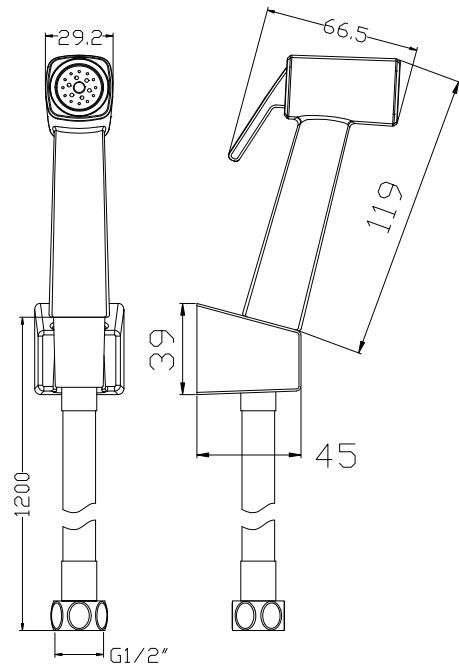

DATA SHEET

PRODUCT NAME: HAND BIDET SPRAY SET
ITEM CODE:RB.TRC.0FA700.AB.PB

Description

Product Features:

- bidet head material: ABS Plastic
- plating: Chrome
- spray type: Rain
- spray water flow adjustment by trigger
- hose Material: Sliver PVC Plastic
- hose Length: 1.2M
- connection thread G ½
- connection dimension: DN15
- working water pressure scope: 0.05-04 Mpa

Technology

Product image

Scale drawing

Royal Ceramics Lanka PLC.

No.20, R.A. De Mel Mawatha, Colombo 03, Sri Lanka.

☎ 076 6 223 344 ✉ info@rcl.lk 🌐 www.rocell.com

FOLLOW US

** Dimensions of fixtures are nominal and may vary within the range of tolerance. These measurements are subject to change or cancellation. No responsibility is assumed for use of superseded or voided leaflet.