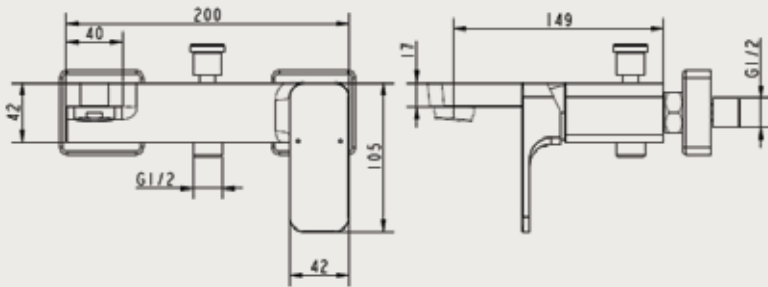

TECHNICAL DRAWINGS

Royal Ceramics Lanka PLC.

No.20, R.A. De Mel Mawatha, Colombo 03, Sri Lanka.

☎ 076 6 223 344 ✉ info@rcl.lk 🌐 www.rocell.com

FOLLOW US

** Dimensions of fixtures are nominal and may vary within the range of tolerance. These measurements are subject to change or cancellation. No responsibility is assumed for use of superseded or voided leaflet.