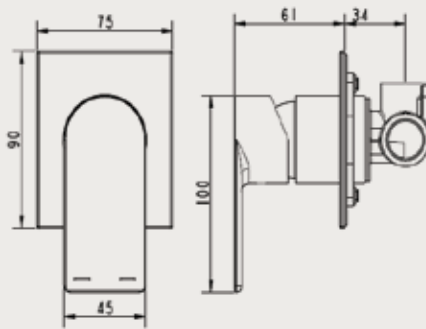

TECHNICAL DRAWINGS

Royal Ceramics Lanka PLC.

No.20, R.A. De Mel Mawatha, Colombo 03, Sri Lanka.

☎ 076 6 223 344 ✉ info@rc.lk 🌐 www.rocell.com

FOLLOW US

** Dimensions of fixtures are nominal and may vary within the range of tolerance. These measurements are subject to change or cancellation. No responsibility is assumed for use of superseded or voided leaflet.