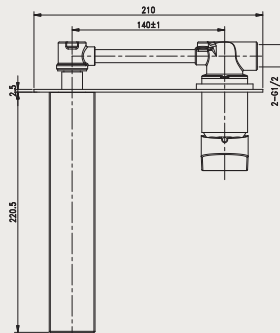

TECHNICAL DRAWING

Royal Ceramics Lanka PLC.

No.20, R.A. De Mel Mawatha, Colombo 03, Sri Lanka.

☎ 076 6 223 344 ✉ info@rcl.lk 🌐 www.rocell.com

FOLLOW US

** Dimensions of fixtures are nominal and may vary within the range of tolerance. These measurements are subject to change or cancellation. No responsibility is assumed for use of superseded or voided leaflet.