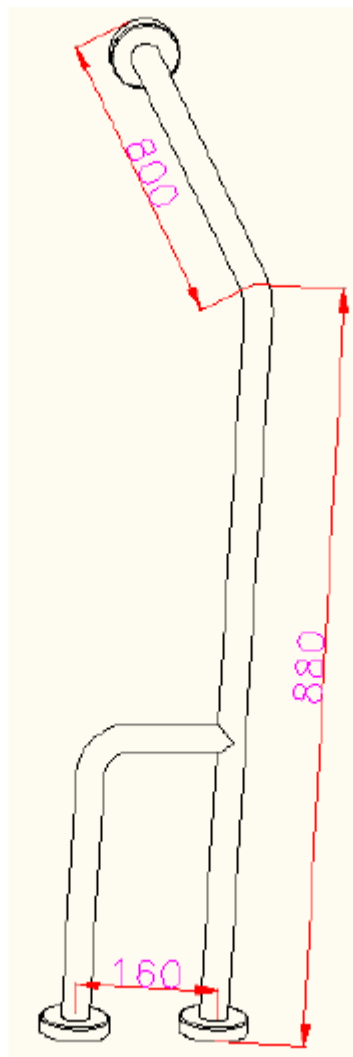

ANGLED BAR wall to floor with three supports points right	BSD020CS
<p>Description of product:</p> <ul style="list-style-type: none"> - Straight bar, stainless steel matte surface appearance - stainless steel having antibacterial properties - Suitable for installation in bathroom, especially useful for disabled or elderly people - suitable for installation in public spaces or in areas with a higher frequency of use - high durability, resistance to corrosion 	
<p>The materials of components:</p> <ul style="list-style-type: none"> - stainless steel, diameter 32 mm x 1,5 mm (outer diameter), EN 1.4031, TIG welding, brushed corn 320 - CNC-guided bending ensures repeatable curve's diameter - TIG welding process to ensure minimum welding places - assembly of mounting rosettes with 3x dia 6mm wall screws, zinc plated, spacing of 120 degrees in diameter 55 mm - mounting rosette reinforced with fiberglass - cover rosette EN1.4301 brushed corn 320, diameter 78 mm, height 17 mm 	
<p>Dimensions / Assembly +/- 2%, (mm)</p>	