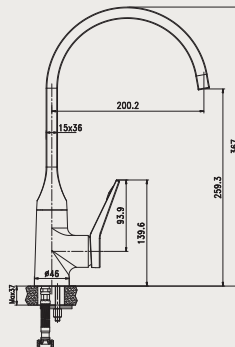

TECHNICAL DRAWING

Royal Ceramics Lanka PLC.

No.20, R.A. De Mel Mawatha, Colombo 03, Sri Lanka.

☎ 076 6 223 344 ✉ info@rcl.lk 🌐 www.rocell.com

FOLLOW US

** Dimensions of fixtures are nominal and may vary within the range of tolerance. These measurements are subject to change or cancellation. No responsibility is assumed for use of superseded or voided leaflet.