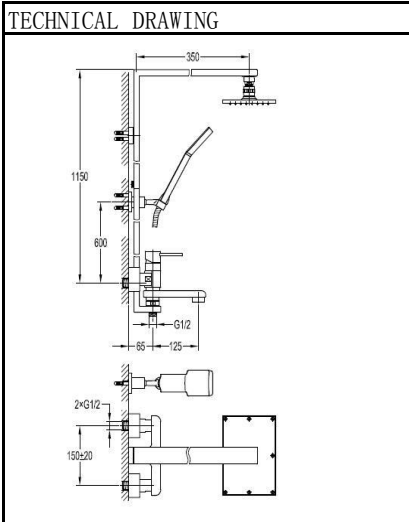

TECHNICAL DRAWING

REMARKS:

- Plating thickness passes AASS 24H test under lab conditions;

WARRANTY:

ROCELL BATHWARE guarantees all its Chrome plated ranges of mixers and taps for a period of 5 years and accessories 2 years from the date of purchase against defect of work or materials, except for the electronic parts and the internal components such as ceramic cartridges, handworks, headworks and thermostatic cartridges which are guaranteed for a period of 2 years.