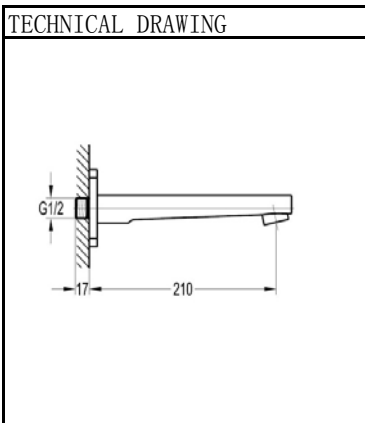

Product specification

PRODUCT FEATURES:

Type: Spout wall-mounted
 Code: RBZ16
 Material: Brass
 Finishing: Chrome

Components included:
 * 1/2" connection

FLOW RATE:L/MIN

Water press	1bar	2bar	3bar	4bar	5bar
1 ~ 5 bar	9.6	13.8	17.4	20.4	22.8

REMARKS:

* Plating thickness passes AASS 24H test under lab conditions;

WARRANTY:

ROCELL BATHWARE guarantees all its Chrome plated ranges of mixers and taps for a period of 5 years from the date of purchase against defect of work or materials, except for the electronic parts and the internal components such as ceramic cartridges, handworks, headworks and thermostatic cartridges which are guaranteed for a period of 2 years.