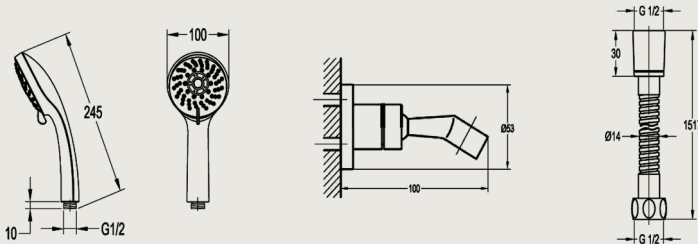

SHOWER SET

PRODUCT ID
RB8853-558

FEATURES

- Brass hander / brass hose/ plastic handshower Chrome

INCLUDED COMPONENTS

- 5-function plastic handshower
- easy clean shower spray
- universal rotating brass shower holder
- 150cm brass shower hose 1/2"

FLOW RATE: L/MIN

Water pressure	1 bar	2 bar	3 bar	4 bar	5 bar
Flow rate					

REMARKS

- Plating thickness passes AASS 24H test under lab conditions;

WARRANTY

- ROCELL BATHWARE guarantees all its Chrome plated ranges of mixers and taps for a period of 5 years and accessories 2 years from the date of purchase against defect of work or materials, except for the electronic parts and the internal components such as ceramic cartridges, handworks, headworks and thermostatic cartridges which are guaranteed for a period of 2 years.

TECHNICAL DRAWINGS

Royal Ceramics Lanka PLC.

No.20, R.A. De Mel Mawatha, Colombo 03, Sri Lanka.

☎ 076 6 223 344 ✉ info@rcl.lk 🌐 www.rocell.com

FOLLOW US

** Dimensions of fixtures are nominal and may vary within the range of tolerance. These measurements are subject to change or cancellation. No responsibility is assumed for use of superseded or voided leaflet.