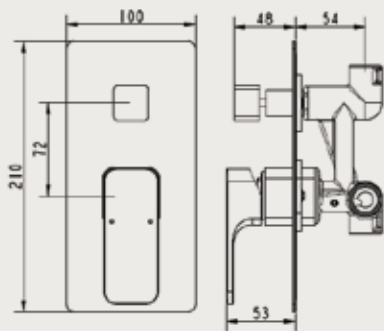

TECHNICAL DRAWINGS

Royal Ceramics Lanka PLC.

No.20, R.A. De Mel Mawatha, Colombo 03, Sri Lanka.

☎ 076 6 223 344 ✉ info@rcl.lk 🌐 www.rocell.com

FOLLOW US

** Dimensions of fixtures are nominal and may vary within the range of tolerance. These measurements are subject to change or cancellation. No responsibility is assumed for use of superseded or voided leaflet.