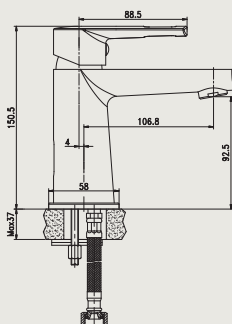

TECHNICAL DRAWING

Royal Ceramics Lanka PLC.

No.20, R.A. De Mel Mawatha, Colombo 03, Sri Lanka.

☎ 076 6 223 344 ✉ info@rcl.lk 🌐 www.rocell.com

FOLLOW US

** Dimensions of fixtures are nominal and may vary within the range of tolerance. These measurements are subject to change or cancellation. No responsibility is assumed for use of superseded or voided leaflet.