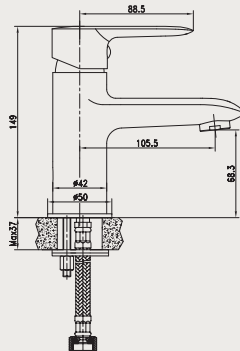

TECHNICAL DRAWING

Royal Ceramics Lanka PLC.

No.20, R.A. De Mel Mawatha, Colombo 03, Sri Lanka.

☎ 076 6 223 344 ✉ info@rcl.lk 🌐 www.rocell.com

FOLLOW US

** Dimensions of fixtures are nominal and may vary within the range of tolerance. These measurements are subject to change or cancellation. No responsibility is assumed for use of superseded or voided leaflet.